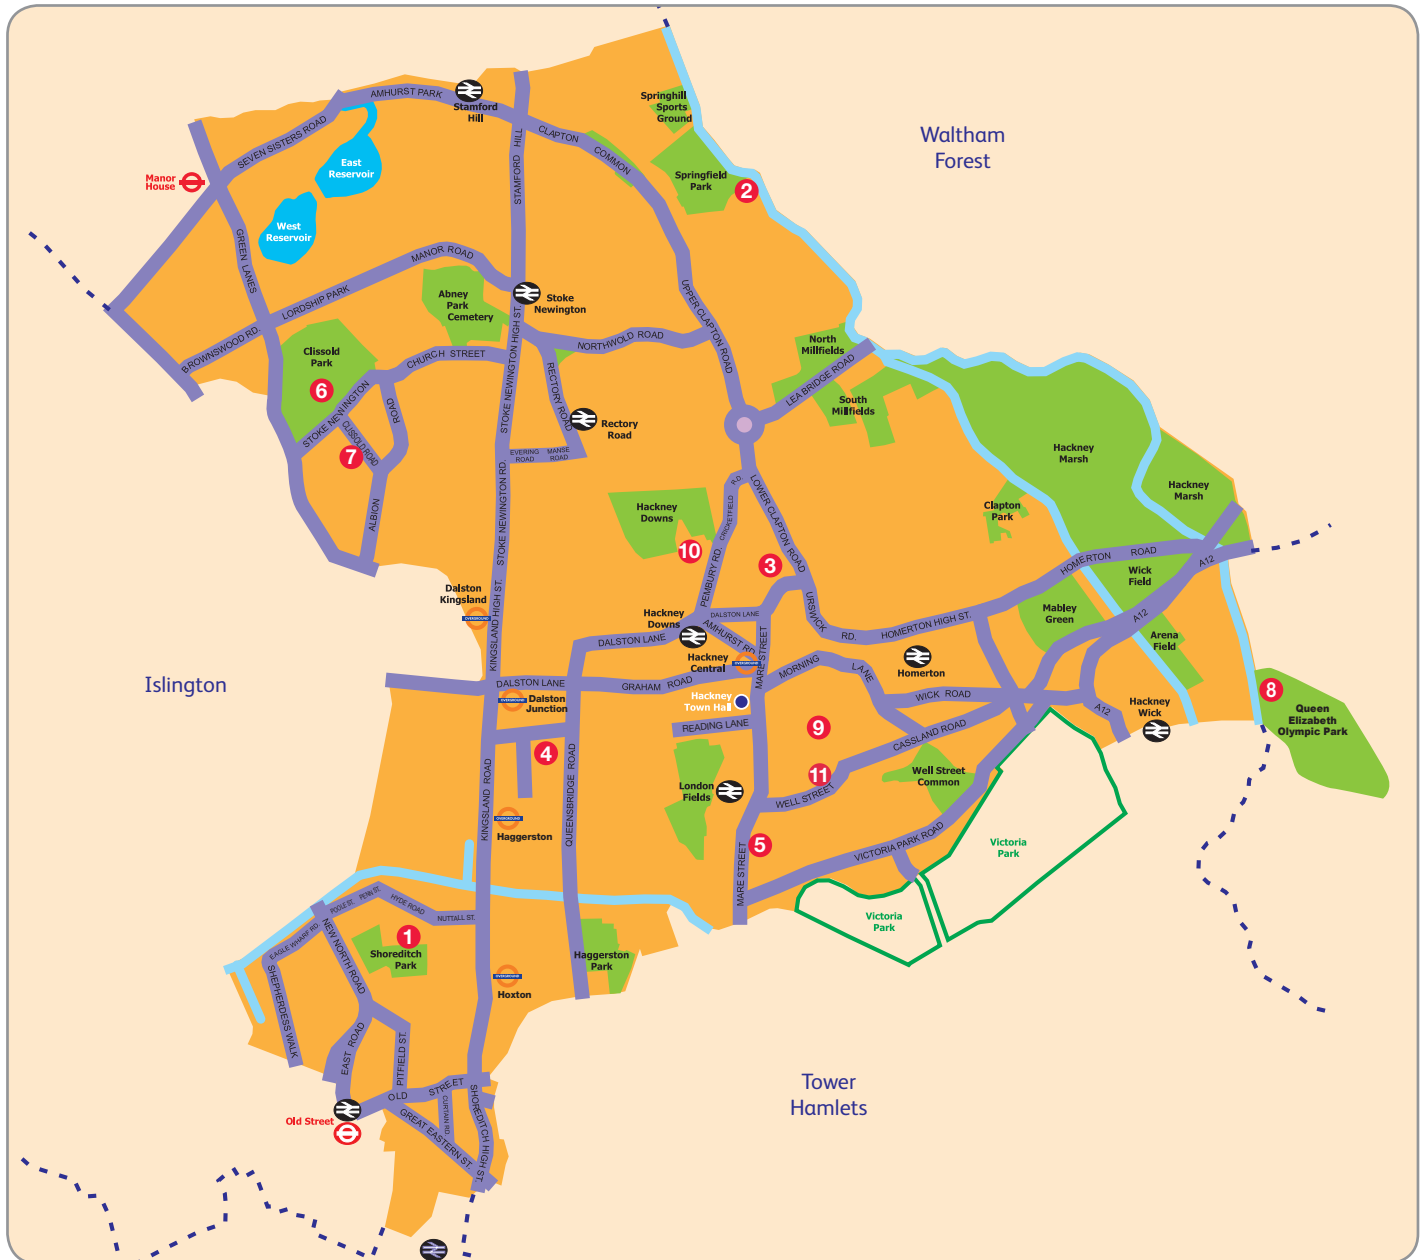

The New Age Games venues map

Venue addresses and nearby buses

- | | | | | | |
|---|---|--|--|--|--|
| <p>1</p> <p>Britannia Leisure Centre
40 Hyde Road,
London N1 5JU
Buses: 242, 149,
394, 76, 141,
271 & 21</p> | <p>2</p> <p>Springfield Park/
The Leaside Trust
Spring Lane,
London
E5 9HQ
Buses:
254 & 253</p> | <p>3</p> <p>Kings Hall Leisure Centre
39 Lower Clapton
Road, London
E5 0NU
Buses: 38, 48, 55,
106, 253,
254 & 242</p> | <p>4</p> <p>Queensbridge Sports & Community Centre
30 Holly Street,
London E8 3XW
Buses: 38, 67, 76,
236, 242 & 243</p> | <p>5</p> <p>The Salvation Army
70 Mare Street,
London
E8 4RT
Buses: 48, 254,
106,
D6, 55 & 277</p> | <p>6</p> <p>Clissold Park
Off Church St/
Green Lanes,
London
N16 9HJ
Buses: 476, 73,
341, 141 & 393</p> |
| <p>7</p> <p>Clissold Leisure Centre
63 Clissold Road,
London
N16 9EX
Buses: 476, 73,
341, 141, 393 & 106</p> | <p>8</p> <p>Lee Valley Tennis and Hockey Centre
Eton Manor, Queen Elizabeth Olympic Park, Leadmill Lane,
London E20 3AD
Buses: 475, 276,
308 & W15</p> | <p>9</p> <p>Frampton Park Baptist Church
Frampton Park Road,
E9 7PQ
Buses: 236, 55, 48,
242, 254, 106,
277 & D6</p> | <p>10</p> <p>Hackney Downs Park
Downs Park Road,
London E5 8NP
Buses: 30, 56, 488,
253 & 276</p> | <p>11</p> <p>New Kingshold Community Centre
49 Ainsworth Road
(off Well Street),
London E9 7LP
Buses: 236, 55, 48,
242, 254, 106, 277,
D6, 277, & 394</p> | |