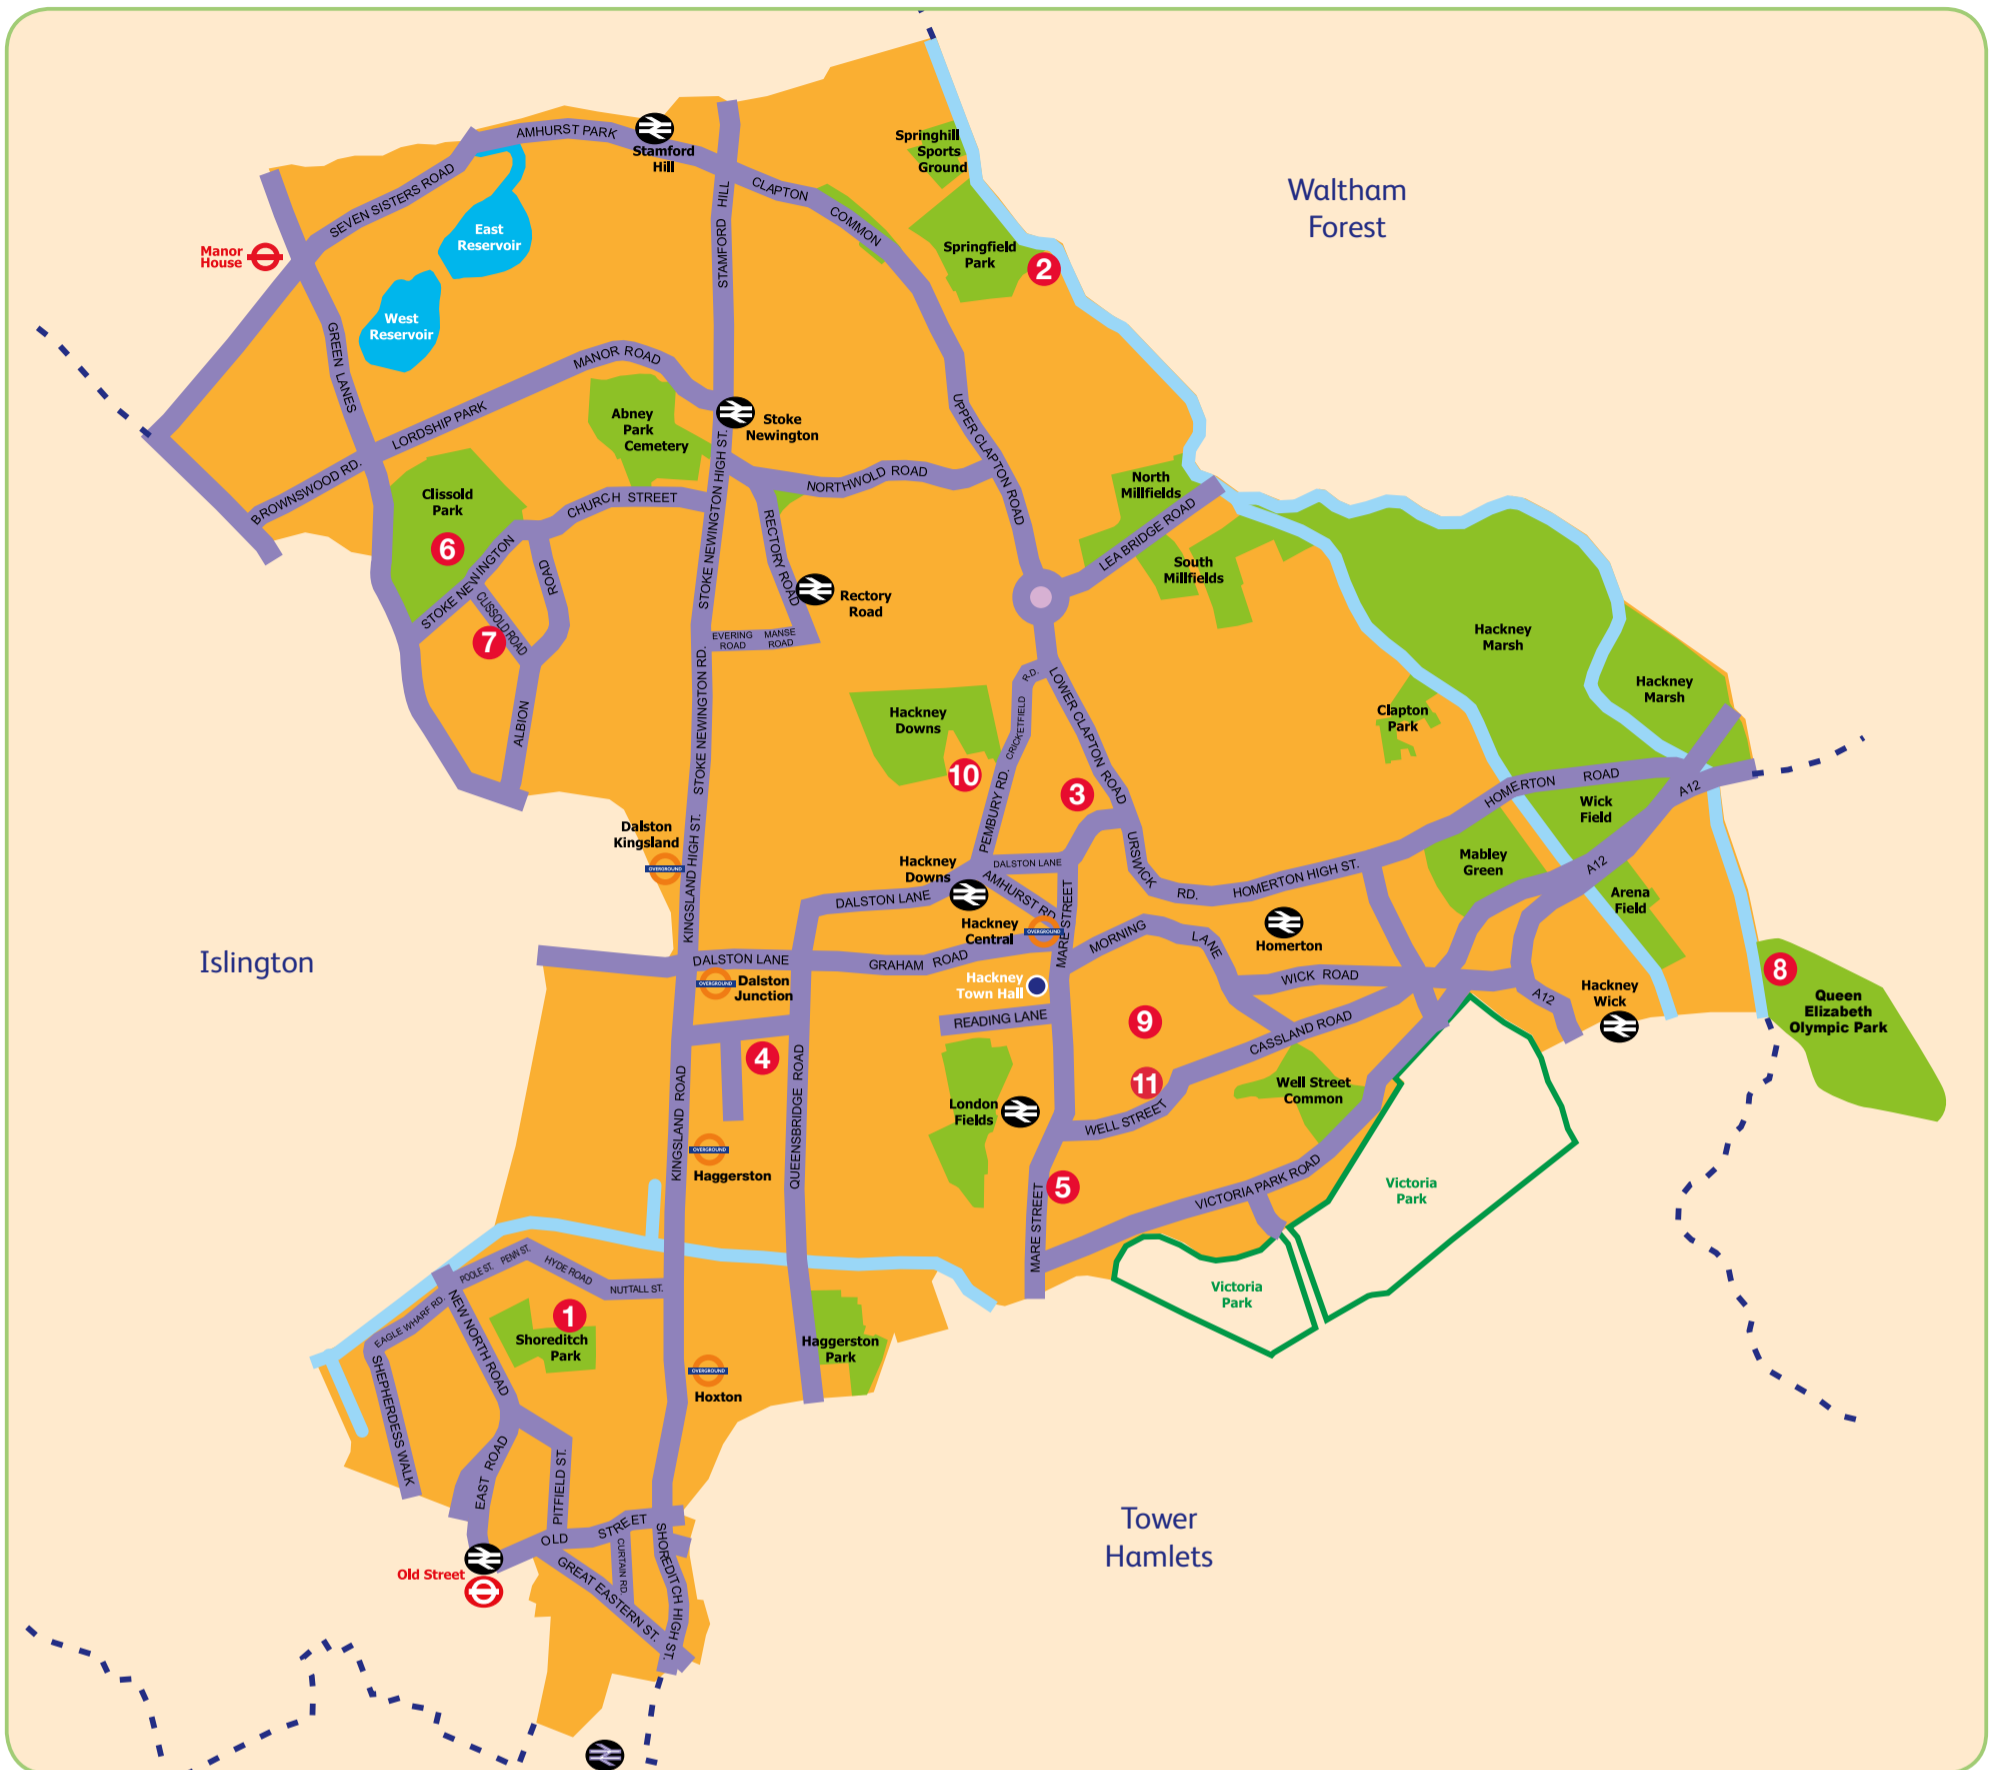

The New Age Games venues map

Venue addresses and nearby buses

- | | | | | | |
|---|---|--|--|--|--|
| <p>1</p> <p>Britannia Leisure Centre
40 Hyde Road,
London N1 5JU
Buses: 242, 149,
394, 76, 141,
271 & 21</p> | <p>2</p> <p>Springfield Park/
The Leaside Trust
Spring Lane,
London
E5 9HQ
Buses:
254 & 253</p> | <p>3</p> <p>Kings Hall Leisure Centre
39 Lower Clapton
Road, London
E5 0NU
Buses: 38, 48, 55,
106, 253, 254 & 242</p> | <p>4</p> <p>Queensbridge Sports & Community Centre
30 Holly Street,
London E8 3XW
Buses: 38, 67, 76,
236, 242 & 243</p> | <p>5</p> <p>The Salvation Army
70 Mare Street,
London
E8 4RT
Buses: 48, 254, 106,
D6, 55 & 277</p> | <p>6</p> <p>Clissold Park
Off Church St/
Green Lanes,
London
N16 9HJ
Buses: 476, 73,
341, 141 & 393</p> |
| <p>7</p> <p>Clissold Leisure Centre
63 Clissold Road,
London
N16 9EX
Buses: 476, 73,
341, 141, 393 & 106</p> | <p>8</p> <p>Lee Valley Tennis and Hockey Centre
Eton Manor, Queen Elizabeth Olympic Park,
Leadmill Lane, London
E20 3AD
Buses: 475, 276,
308 & W15</p> | <p>9</p> <p>Frampton Park Baptist Church
Frampton Park Road,
E9 7PQ
Buses: 236, 55, 48,
242, 254, 106,
277 & D6</p> | <p>10</p> <p>Hackney Downs Park
Downs Park Road,
London E5 8NP
Buses: 30, 56, 488,
253 & 276</p> | <p>11</p> <p>New Kingshold Community Centre
49 Ainsworth Road (off Well Street),
London E9 7LP
Buses: 236, 55, 48,
242, 254, 106, 277, D6,
277, & 394</p> | |